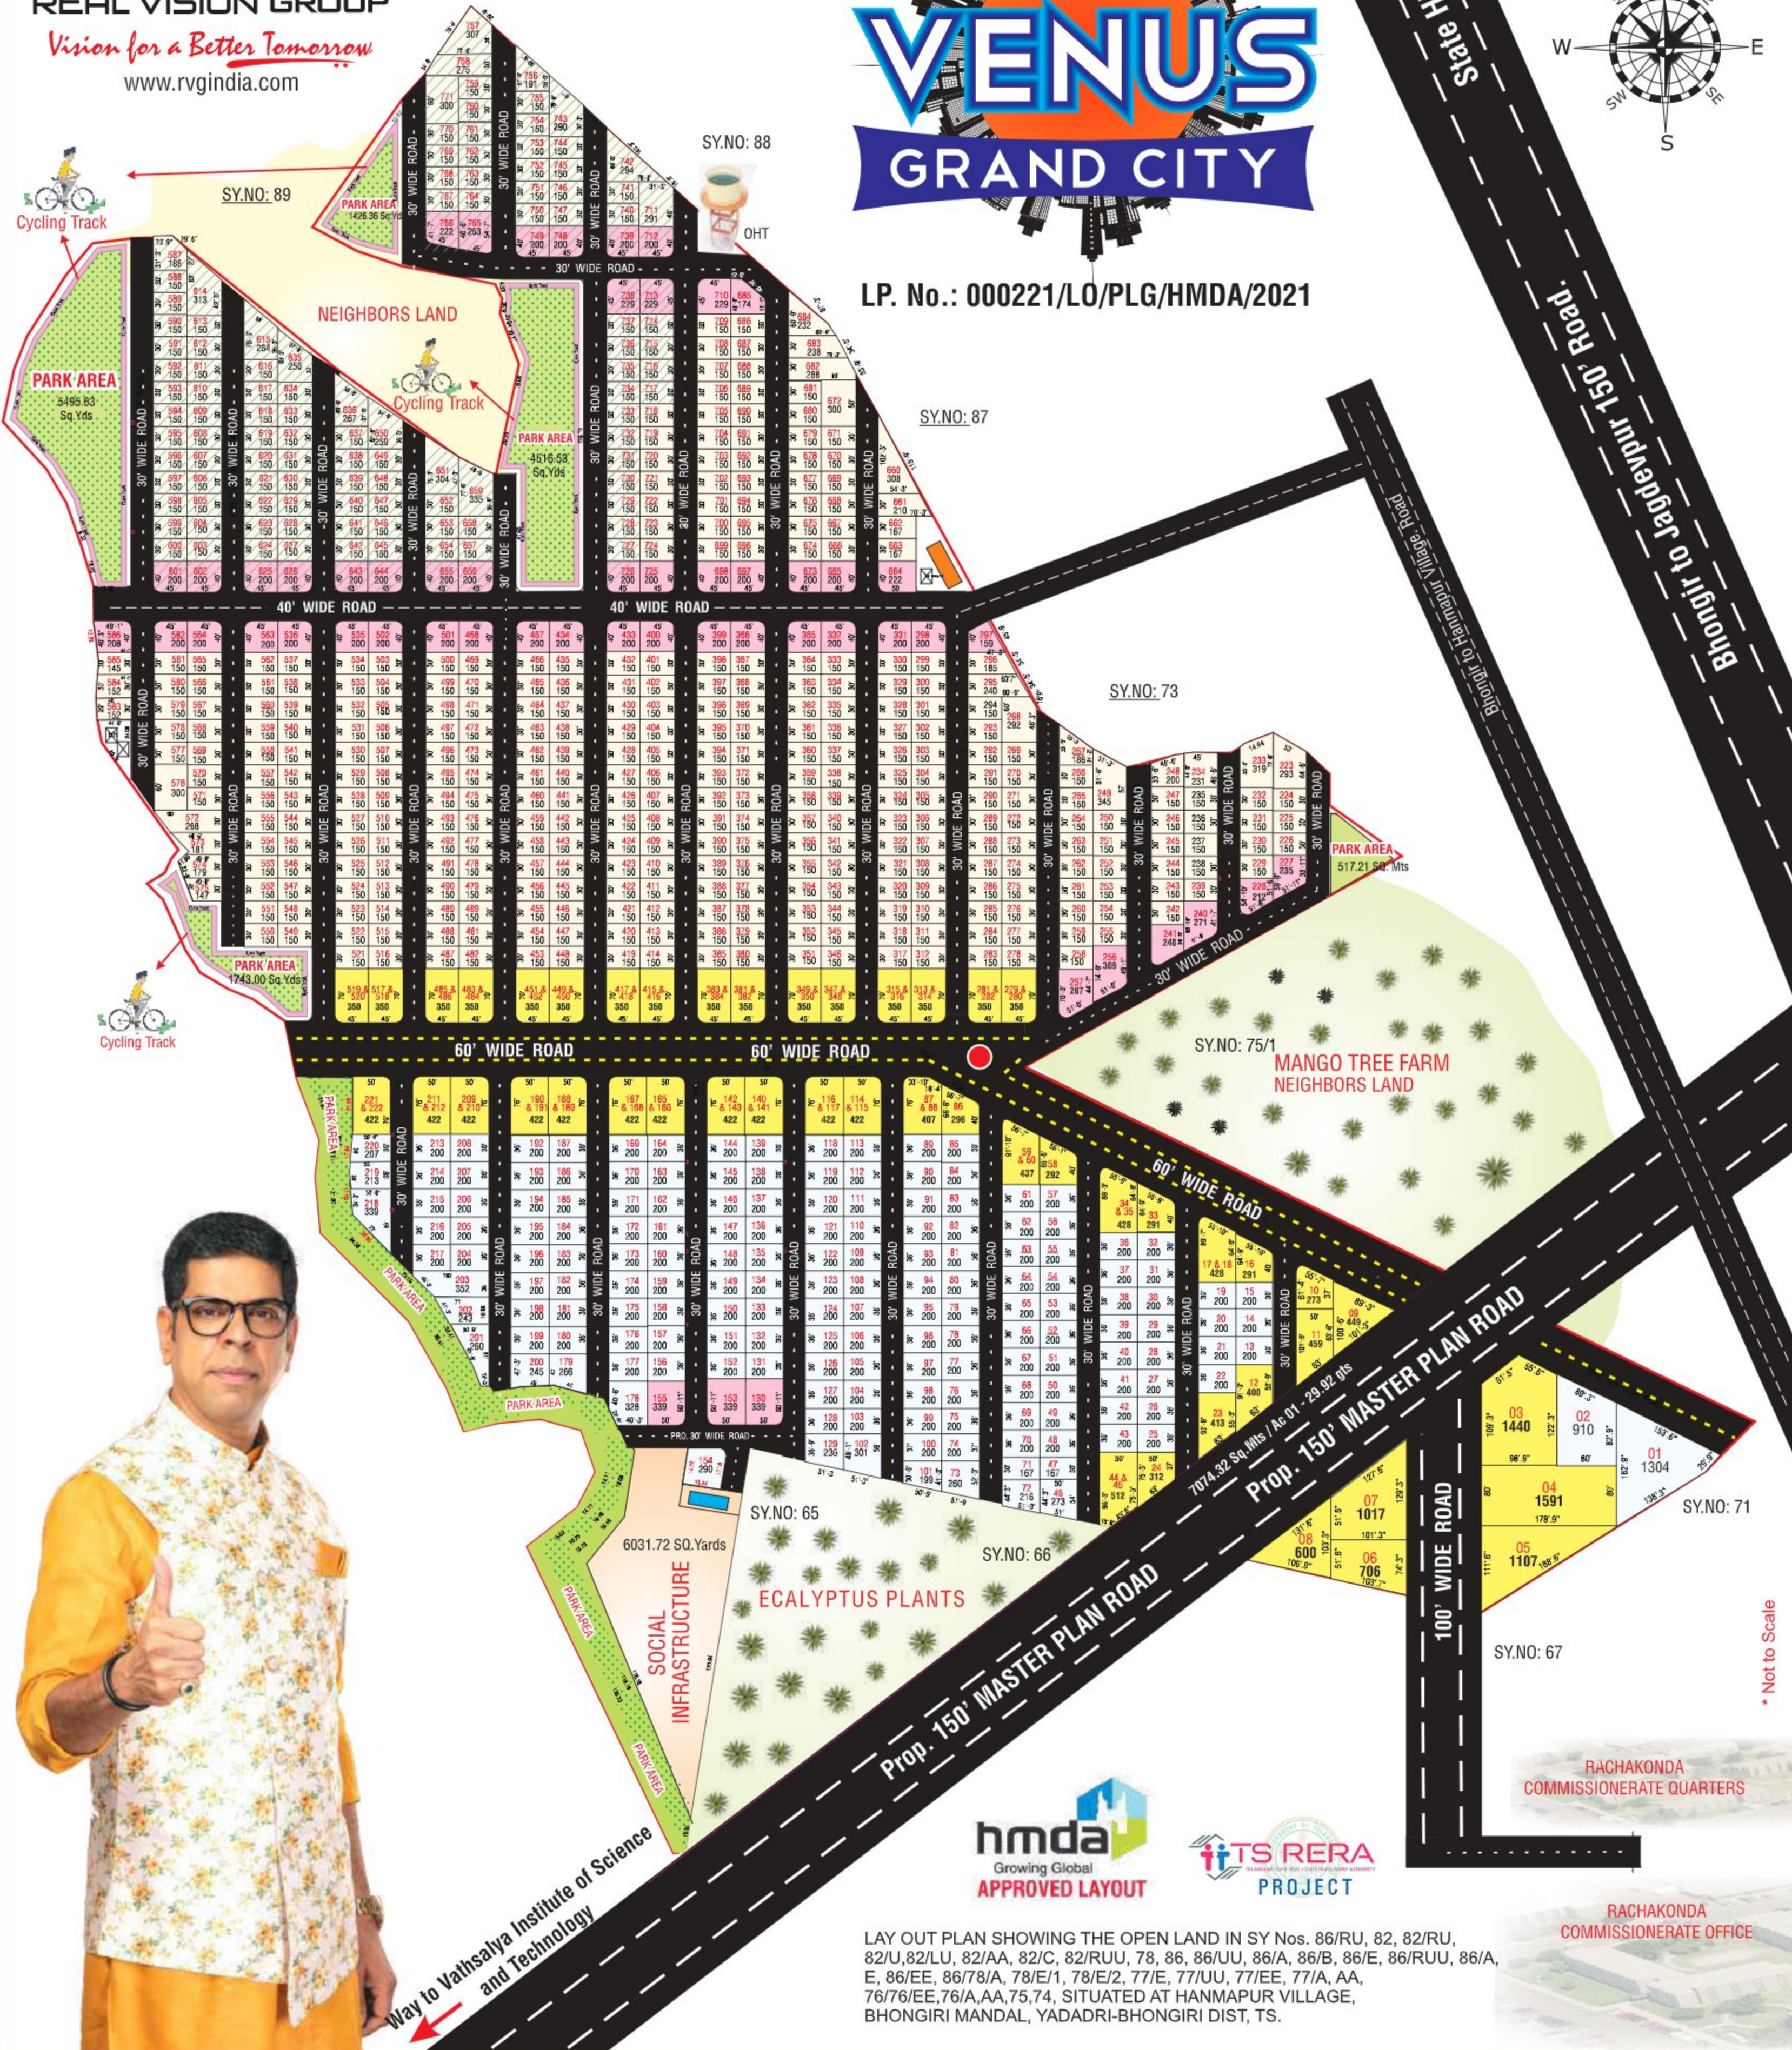

REAL VISION GROUP

Vision for a Better Tomorrow

www.rvgindia.com

Way to Vathalsalya Institute of Science and Technology

* Not to Scale

LAY OUT PLAN SHOWING THE OPEN LAND IN SY Nos. 86/RU, 82, 82/RU, 82/U, 82/LU, 82/AA, 82/C, 82/RUU, 78, 86, 86/UU, 86/A, 86/B, 86/E, 86/RUU, 86/A, E, 86/EE, 86/78/A, 78/E/1, 78/E/2, 77/E, 77/UU, 77/EE, 77/A, AA, 76/76/EE, 76/A, AA, 75, 74, SITUATED AT HANMAPUR VILLAGE, BHONGIRI MANDAL, YADADRI-BHONGIRI DIST, TS.

RACHAKONDA COMMISSIONERATE QUARTERS

RACHAKONDA COMMISSIONERATE OFFICE