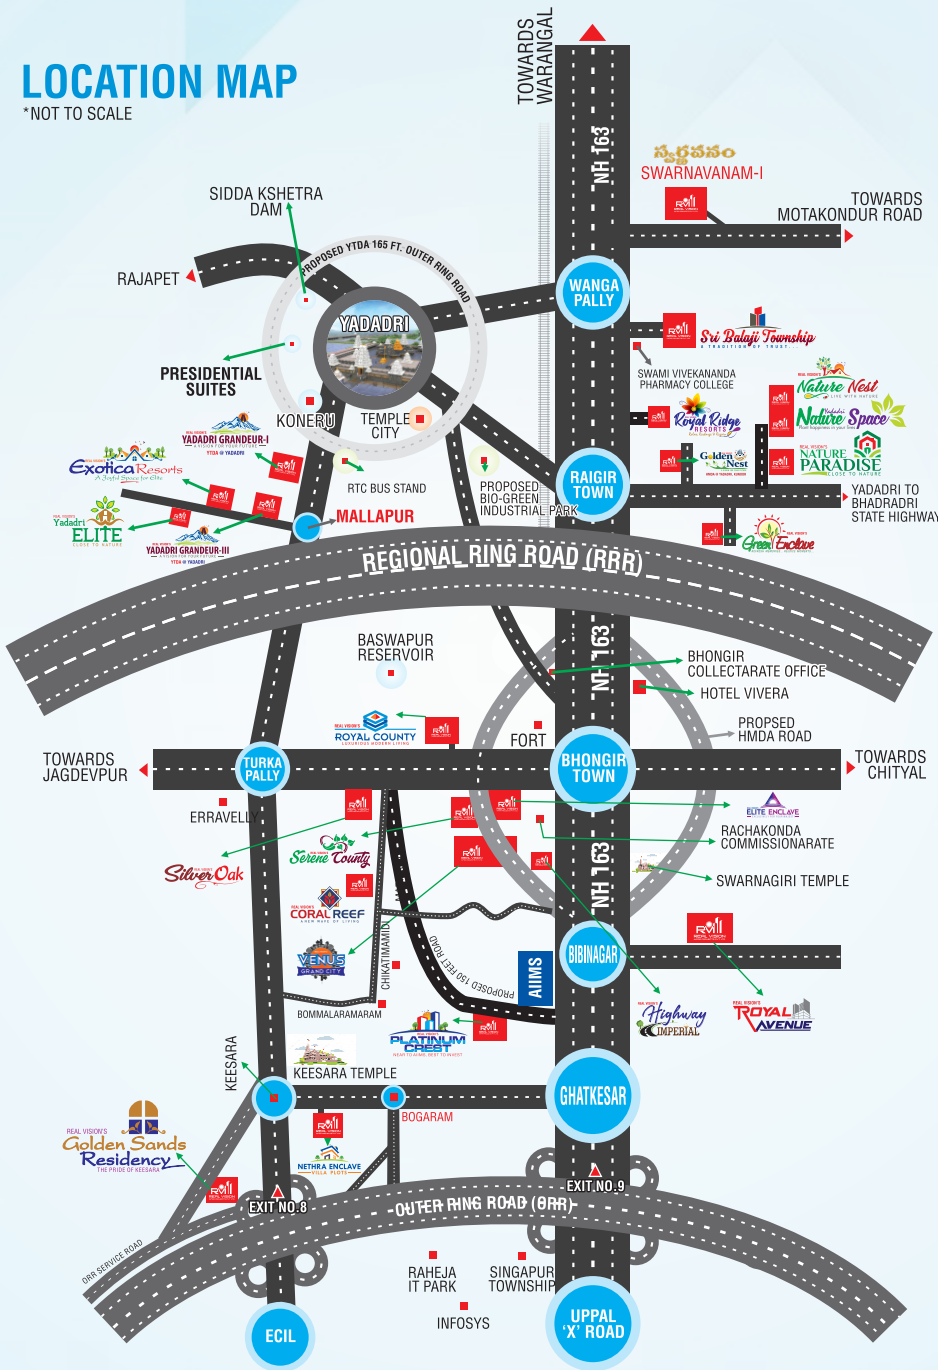

“ ANOTHER ICONIC INVESTMENT
HOTSPOT VENTURE NEAR **AIIMS** HYDERABAD ”

LP No: 005824/LO/HMDA/1338/SMD/2024

अखिल भारतीय आयुर्विज्ञान संस्थान
ALL INDIA INSTITUTE OF MEDICAL SCIENCES

एम्स AIIMS

LOCATION MAP

*NOT TO SCALE

LOCATION HIGHLIGHTS

- Very Near to AIIMS -BIBINAGAR
- 10 Minutes to ORR
- 10 Minutes to INFOSYS Campus & RAHEJA IT PARK
- 10 Minutes to Industrial Park - Ghatkesar Rayaraopet
- 30 Minutes to Uppal Metro Station
- 10 Minutes to Swarnagiri Temple
- 10 minutes to BHONGIRI Fort

PROJECTS HIGHLIGHTS

- HMDA / RERA Approved Layouts
- 100 % Clear Title
- Electrical Line with Street Lights
- Water Tank, Drinking Water Source for Every Plot
- Under Ground Drainage
- 40', 30' feet wide Black Top Roads
- Avenue Plantation with Foot Paths
- Provided Utility Spaces
- Full Security for the Entire Layout
- Children Play Area
- Social Infrastructure Area
- Pollution Free Environment
- Rain Water Harvesting Pits

MEDICAL HUB
AIIMS

POCHARAM
INFOSYS

MMTS &
PROPOSED
METRO
RAIL

**YADADRI
TEMPLE**

RESERVOIR
BASAWAPUR

NH 163
WARANGAL
HIGHWAY WITH
RAILWAY
CONNECTIVITY

NATIONAL HIGHWAY | RAILWAY CONNECTIVITY | TOURISM PLACE | MEDICAL HUB | OUTER RING ROAD | REGIONAL RING ROAD