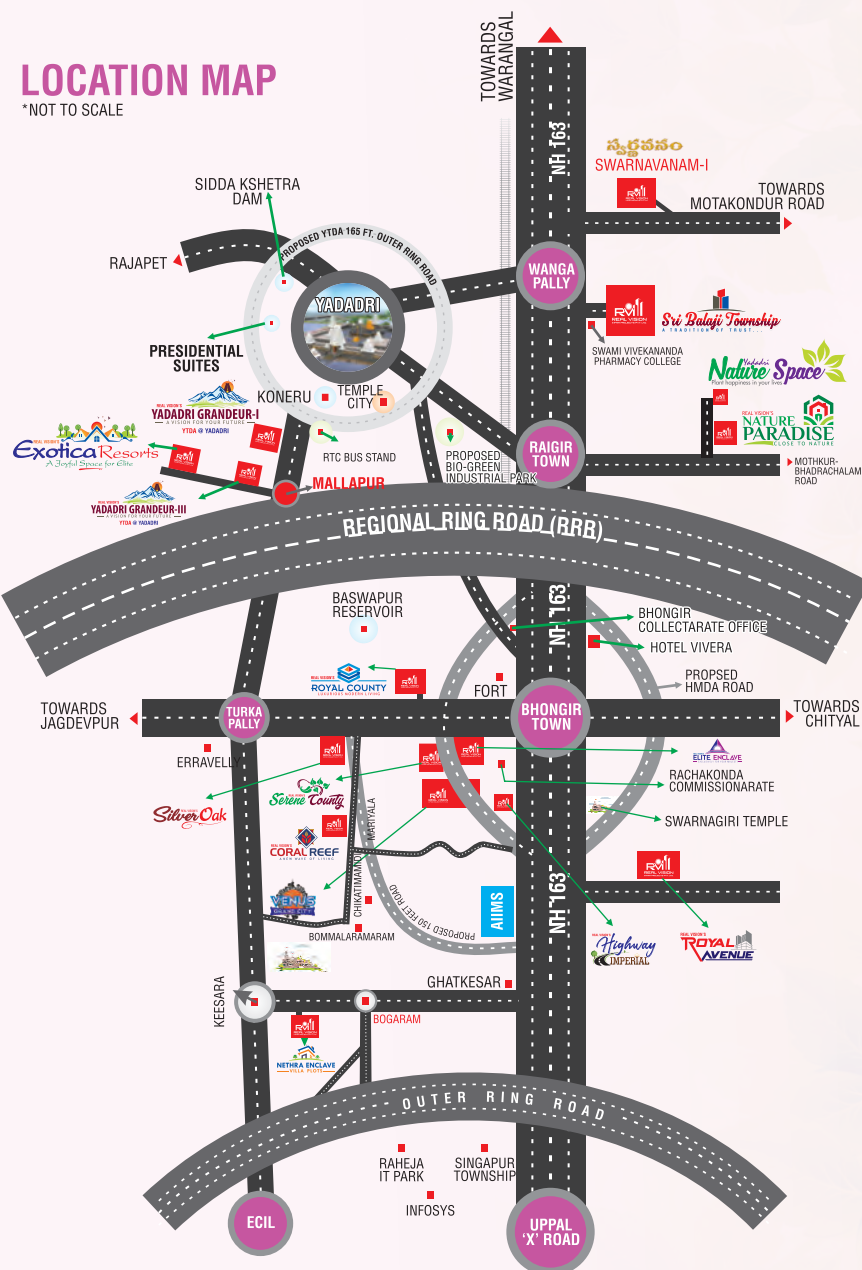

Right Investment
for Bright Future

RESORT PLOTS @ YADADRI

RESORT PLOTS @ YADADRI

LOCATED HIGHLIGHTS

- 3 Minutes to Yadadri Temple
- Near to RRR & YTDA Ring Road
- Very Near to Proposed Medical College, Yadadri
- 5 Minutes to Proposed Tourism Hotspot Basawapur Resorvior
- Beside ECIL-Yadadri 4 Line Road
- Near to Yadadri Bus Terminal / Bus Stand
- 166' Feet Road Connectivity Project
- 2 Minutes to Proposed Rachakonda Commissionerate Office to Yadadri
- Near to National Highways 163 And 161/AA
- Surrounded by Proposed Telangana Tourism Places
- Surrounded by Many Educational Institutions

PROJECT HIGHLIGHTS

- Avenue Plantation
- 100% Vaasthu
- Children's Play Area
- 30' Roads with Curbing Stones
- Entrance Arch
- 24 x 7 Security
- Spot Registration.
- 5 Types of Fruit Plants Every Plot
- *Free Resort Membership
- Entire Project with Compound Wall

*Conditions Apply

LOCATION MAP

*NOT TO SCALE

NATIONAL HIGHWAY | RAILWAY CONNECTIVITY | TOURISM PLACE | MEDICAL HUB | HMDA RING ROAD | REGIONAL RING ROAD

MEDICAL HUB
AIIMS

YADADRI
MEDICAL COLLEGE

MMTS &
PROPOSED
METRO
RAIL

TELANGANA
YADADRI

RESERVOIR
BASAWAPUR

NH 163
WARANGAL
HIGHWAY WITH
RAILWAY
CONNECTIVITY

CONTACT

Paramount Heights, 5th Floor,
Plot No.95, Near Uppal Shilparamam,
Uppal Bhagayath, Hyderabad-500039. (T.S.)